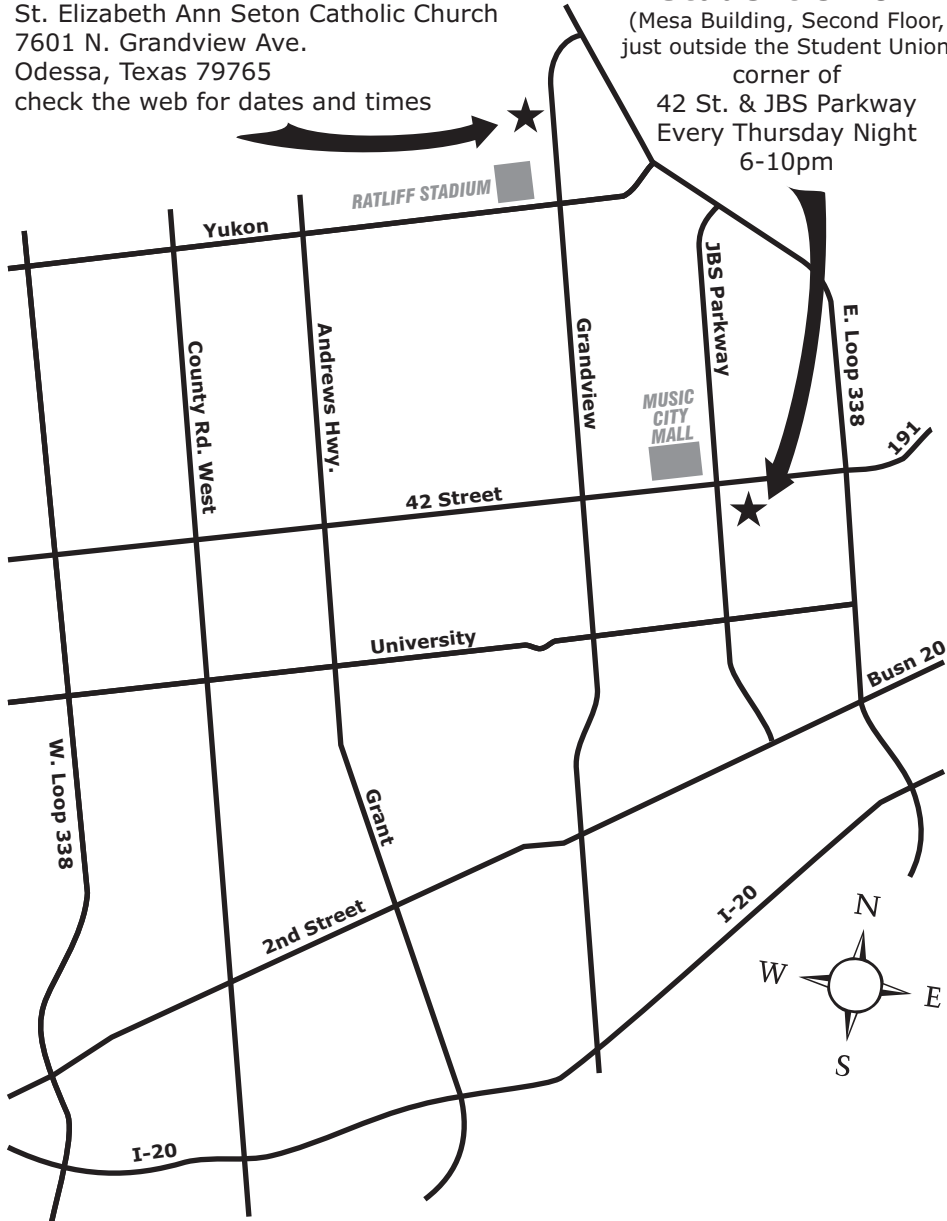

Playing Chess in Odessa and Midland Texas

THE
PERMIAN BASIN CHESS CLUB
pbcc.50gigs.net

Elizabeth Ann Seton Hall

St. Elizabeth Ann Seton Catholic Church
7601 N. Grandview Ave.
Odessa, Texas 79765
check the web for dates and times

U.T.P.B. Student Union

(Mesa Building, Second Floor,
just outside the Student Union)
corner of
42 St. & JBS Parkway
Every Thursday Night
6-10pm

UU.T.P.B.

(Mesa Building, Second Floor, just outside the Student Union)
Every Thursday Night 6-10pm